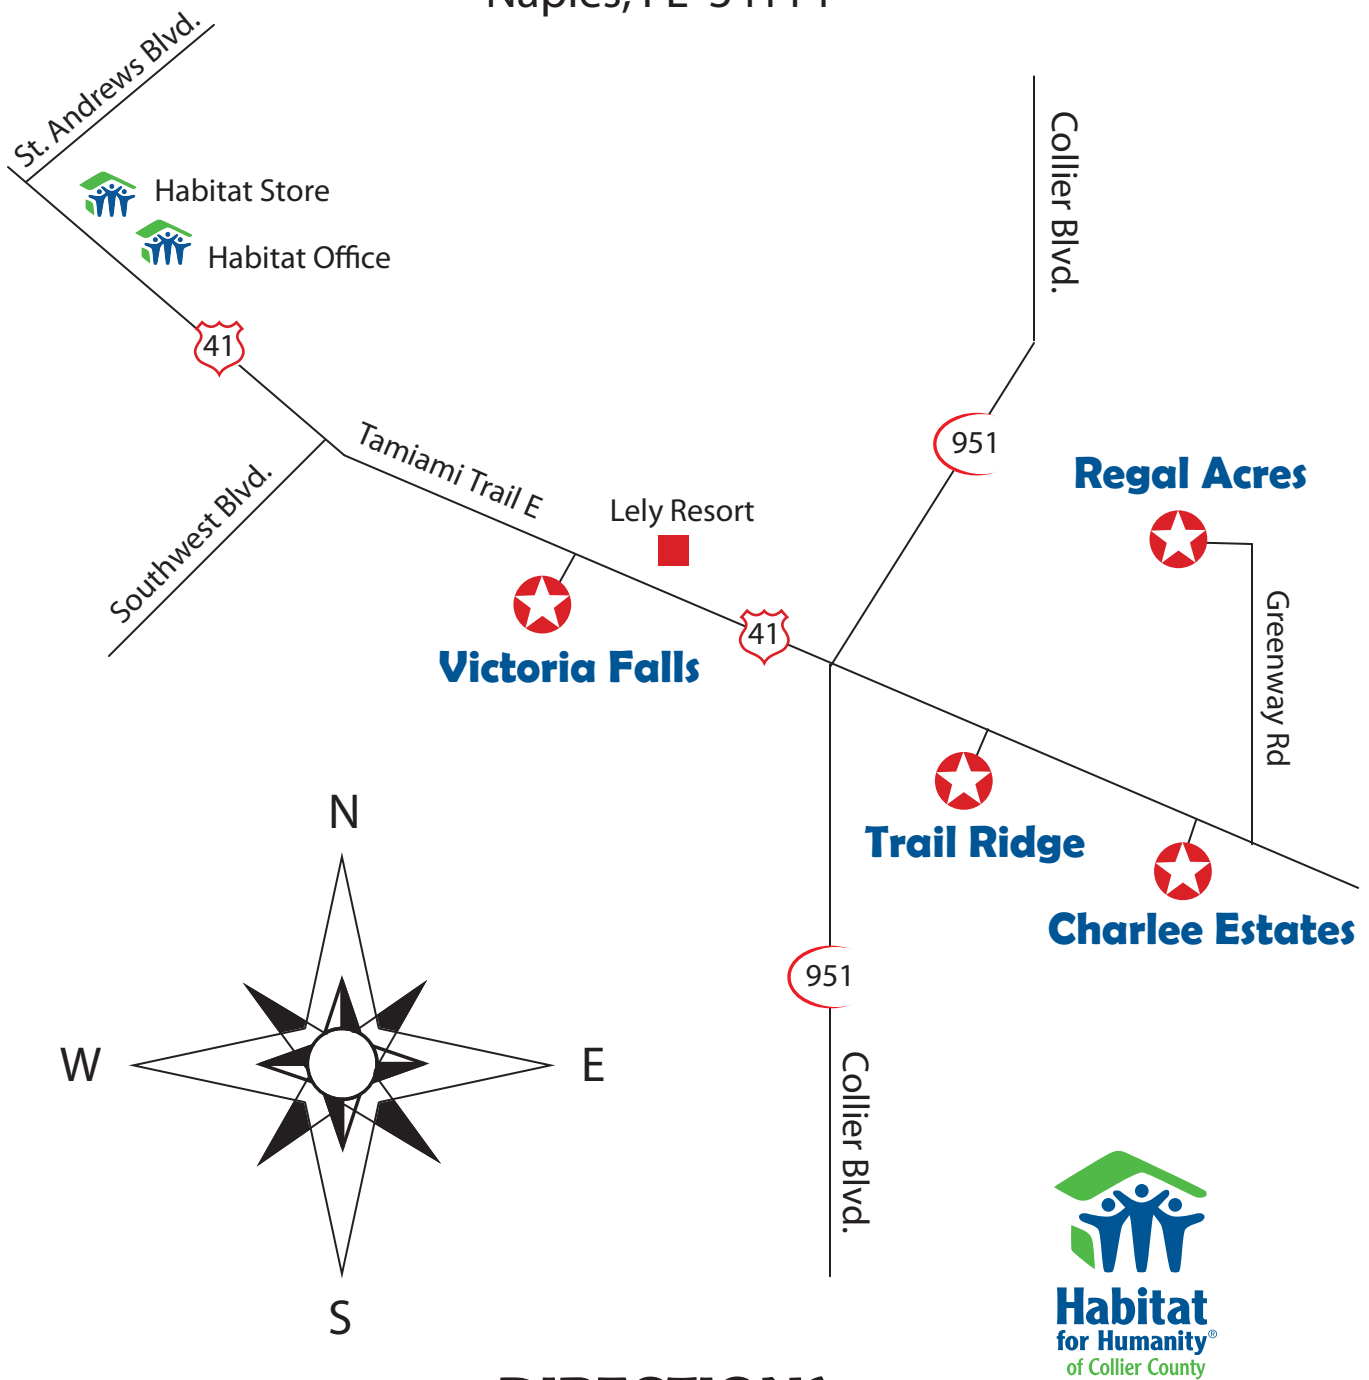

MAP TO REGAL ACRES

Naples, FL 34114

DIRECTIONS

» Coming from Downtown Naples

1. Take US41 East towards 951
2. Turn left on Greenway Rd (located 3.5 miles past 951)
3. Regal Acres is on the left

» Coming from 951 Southbound

1. Take 951 South and make a left (East) onto US41
2. Turn left on Greenway Rd (located 3.5 miles past 951)
3. Regal Acres is on the left

Call 239.775.0036 or Visit www.HabitatCollier.org For More Information