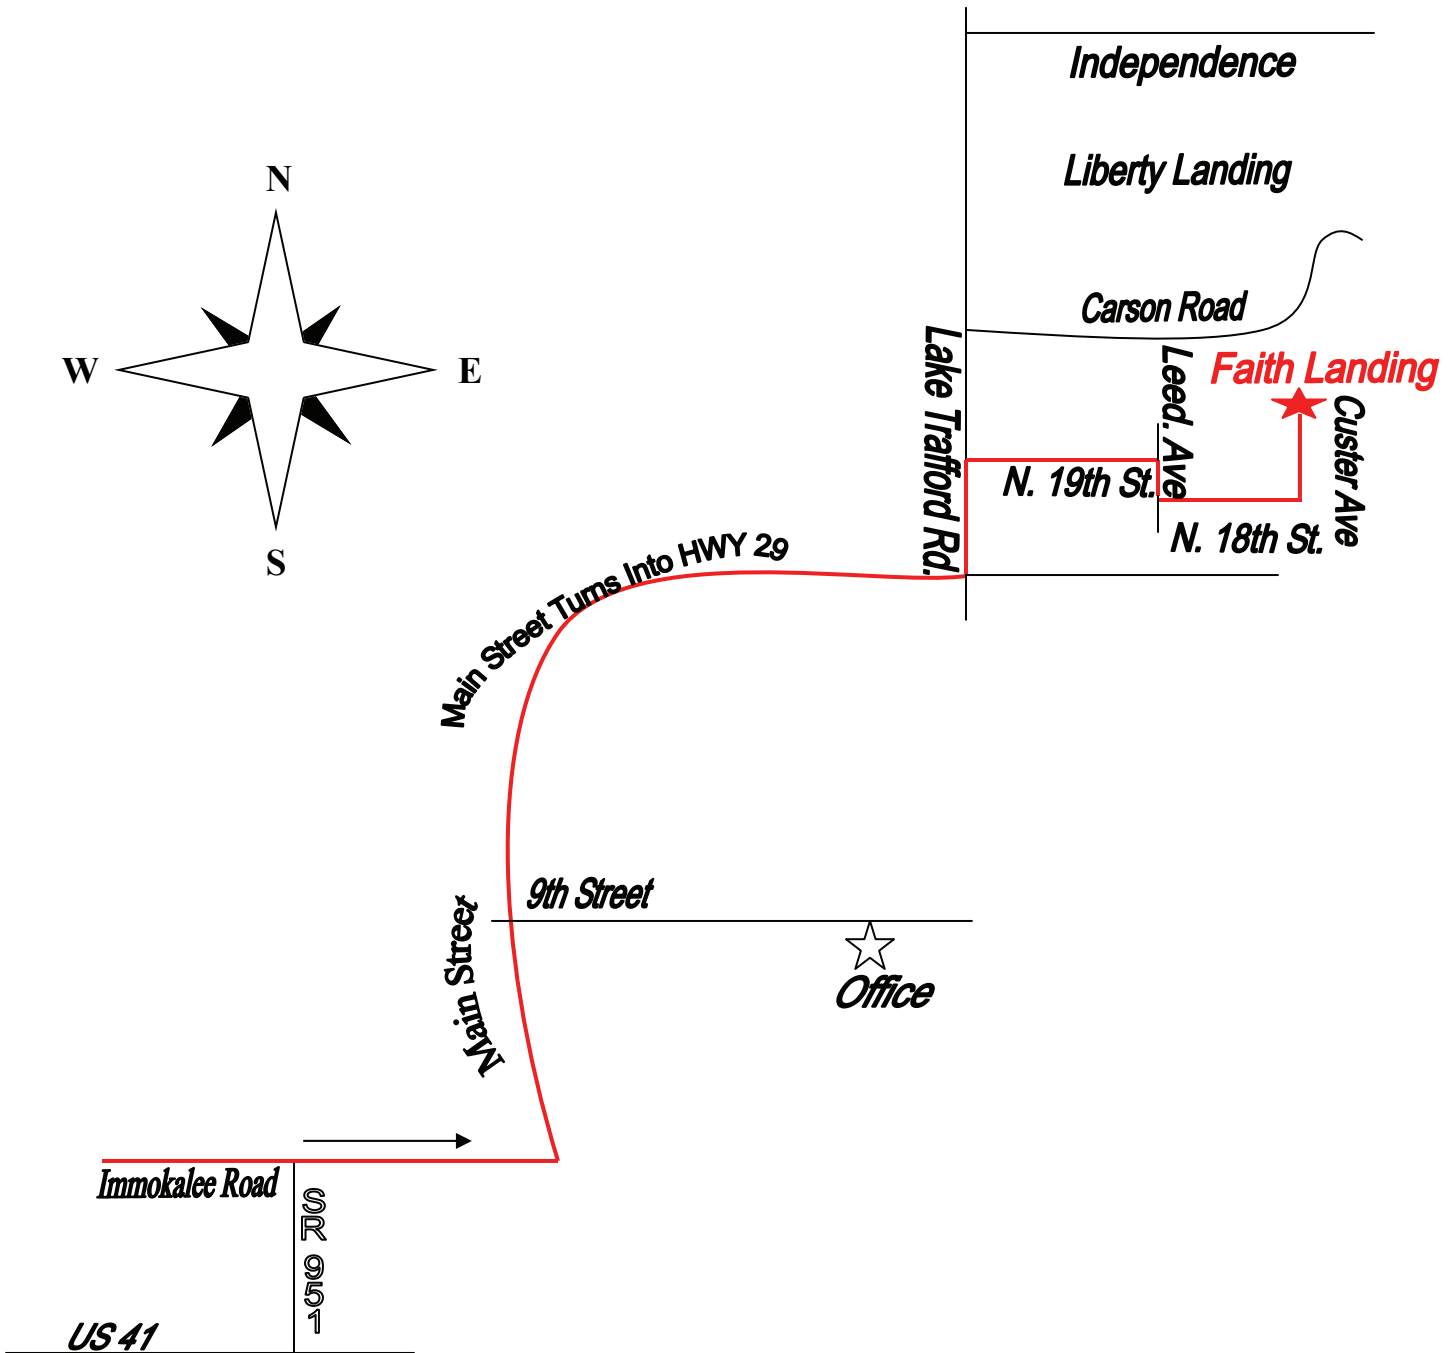

# MAP TO FAITH LANDING

## Immokalee, FL

### Directions

**From Naples:** Go North on I-75 to exit 111 which is Immokalee Road (Rt 846). Take 846 East into Immokalee (about 28 miles). Turn left at the first stop light onto Main Street. Follow Main Street to Lake Trafford road and take a left. Turn right onto N. 19th Street. Turn right onto Leed Avenue. Turn left onto N 18th Street. Left onto Custer Avenue. Construction entrance will be straight ahead.