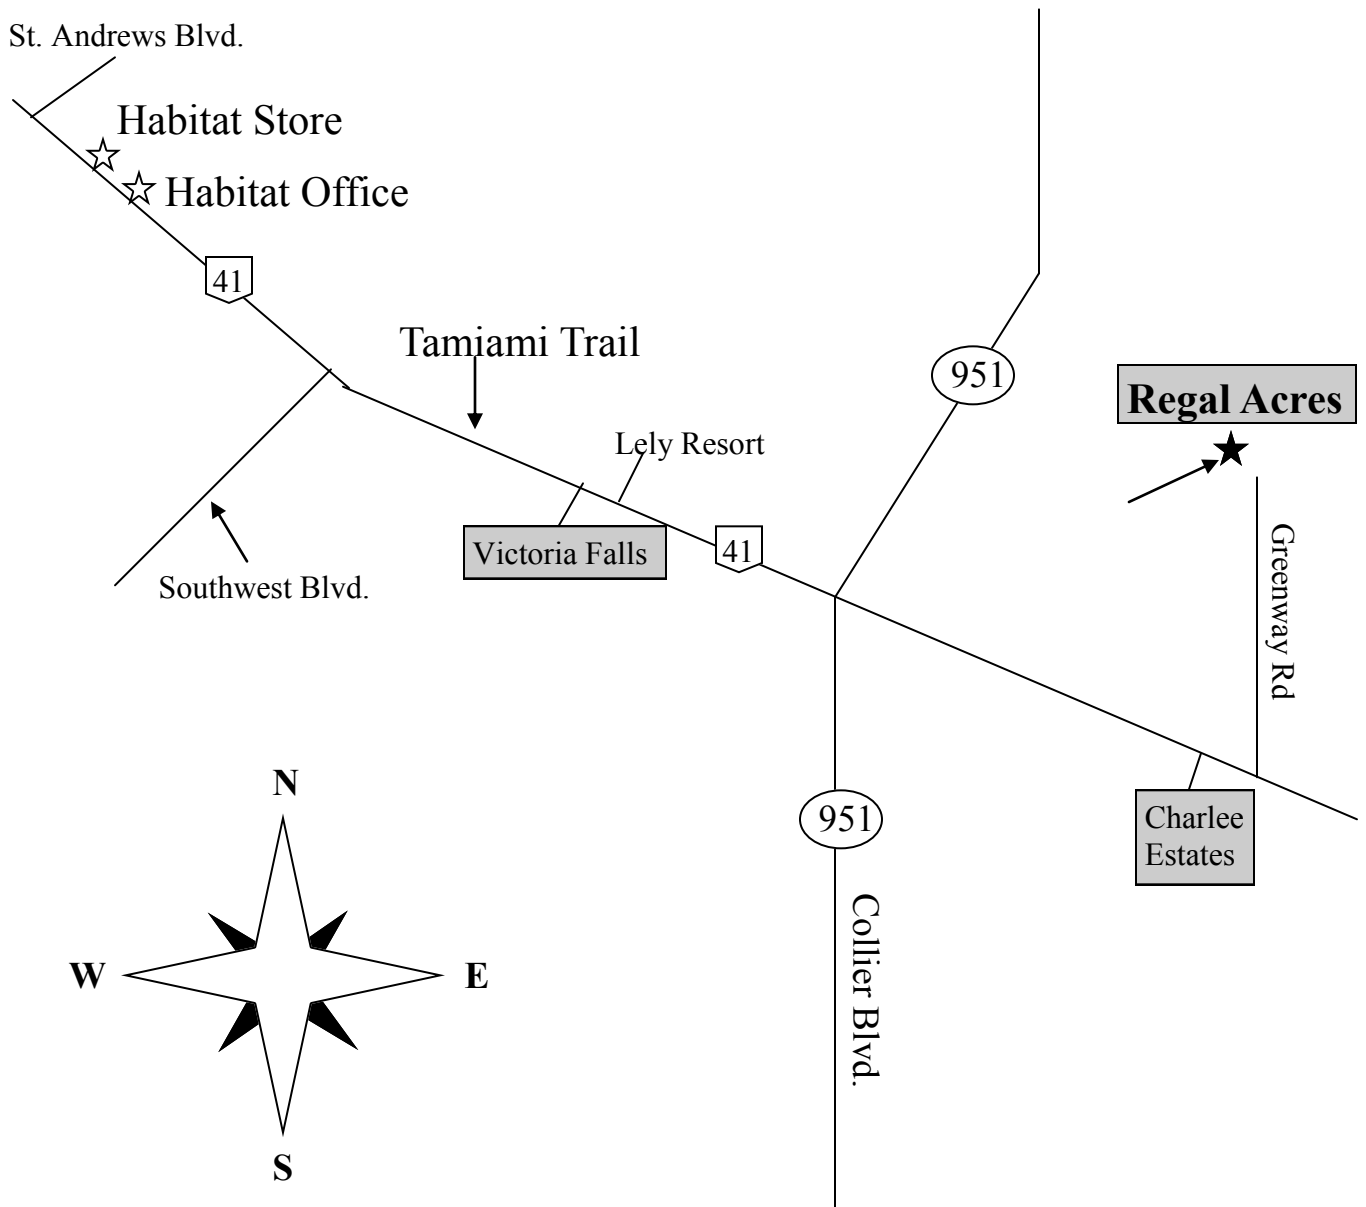

MAP TO REGAL ACRES

Naples, FL 34114

Directions

Coming from Downtown Naples: Take US41 East towards 951. Regal Acres is 3.5 miles past 951 on the left, at the end of Greenway Rd.

Coming from 951 Southbound: Take 951 South and make a left (East) onto US41. Regal Acres is 3.5 miles east of 951 on the left, at the end of Greenway Rd.